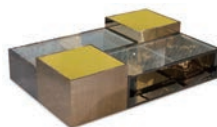

£4299

Contact Us

FENDI SERIES

FD-CT-04-ARTU ROUND

£5900

FD-CT-04-CONSTELLATION LITE

£5900

FD-CT-04-RAY