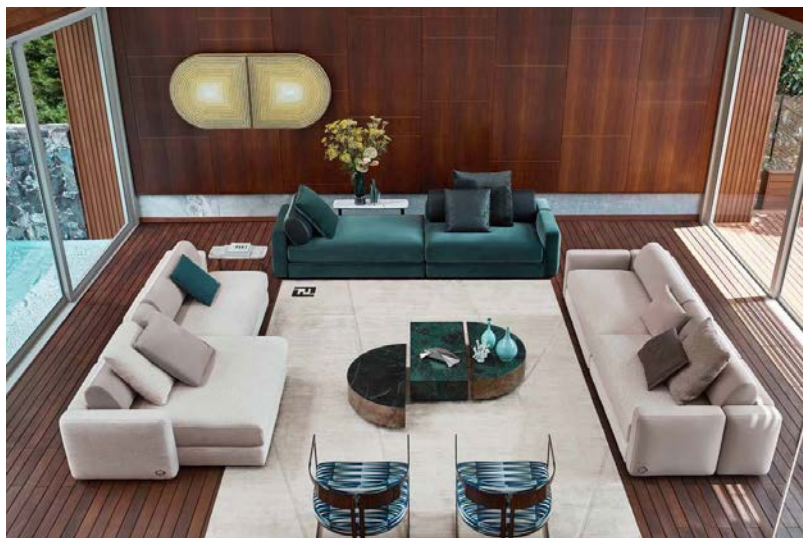

I FD-CT-05-ECLIPSE

£8999

COFFEE TABLE

FENDI SERIES

Home warm and comfortable, simple and powerful design, every detail is carefully deliberated by furniture designers to present, concise reveals extraordinary, maybe is the best interpretation of the taste of wisdom home designers