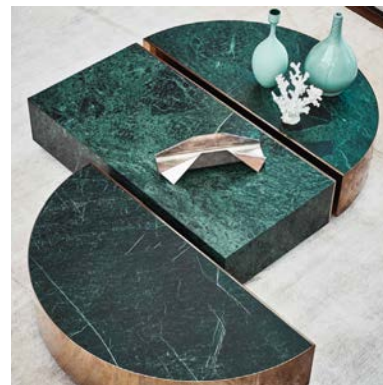

£6999

Contact Us

COFFEE TABLE

FENDI SERIES

I FD-CT-05-ECLIPSE

£8999

COFFEE TABLE

FENDI SERIES