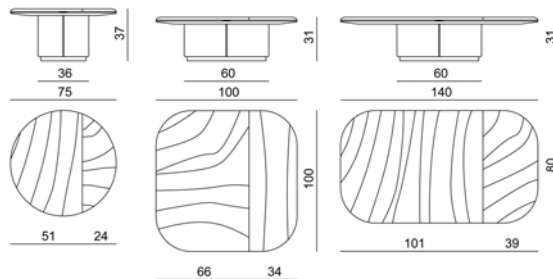

VISIONNAIRE SERIES

I VL IPE-CT-15-EGMONT

£3900

£4900

Contact Us

I VL IPE -AC-10-EGOISTE

£4900

Contact Us