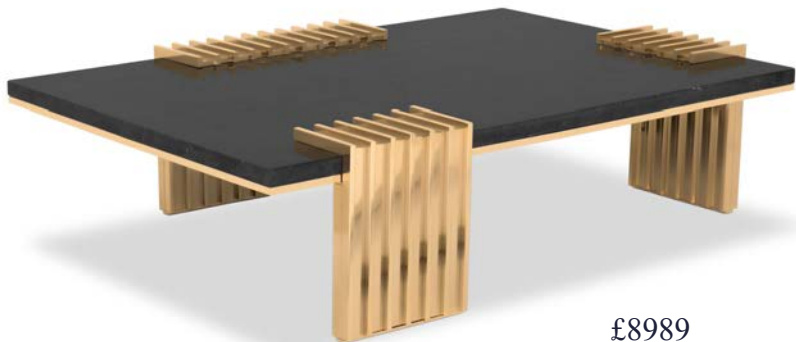

£8799

£6799

Contact Us

I LX-CT-0 -VERTIGO

LUX XU SERIES

Home warm and comfortable, simple and powerful design, every detail is carefully deliberated by furniture designers to present, concise reveals extraordinary, maybe is the best interpretation of the taste of wisdom home designers