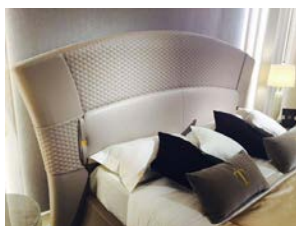

£ 8799   [Contact Us](#)

Like lively, like bright, I want my bedroom full of color, not too many dazzling color matching, simple and smooth lines outline the level of space, calm and restrained but not out of style