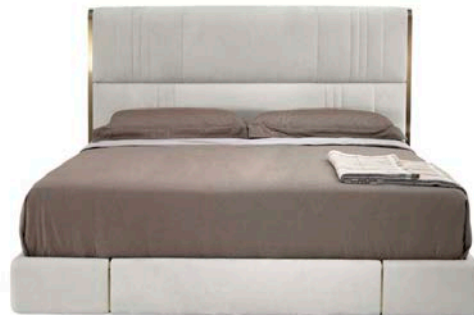

# I COCA-BED-01-NOVA

Noble and elegant shape, soft and beautiful touch, let you deduce today's classic fashion in the living room.

Contact Us    £ 7690

CORNELIO  
AEINI  
SERIES

BED