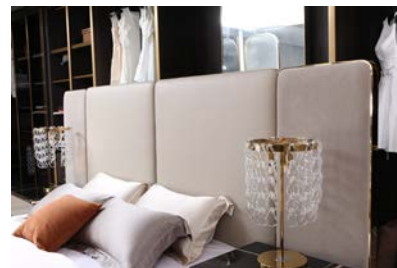

# I FD-BED-11-KELLY

Contact Us    £ 7899

£ 1780

FENDI  
SERIES

BED