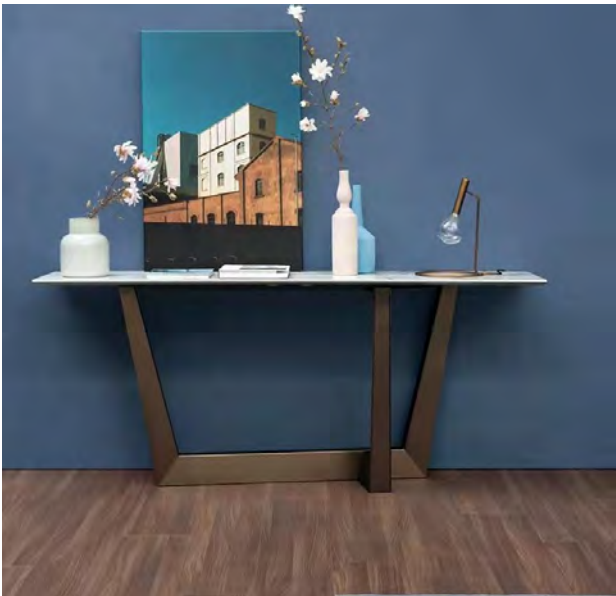

Item No.: AG1375
Size/cm: 120*40*80cm
Materials: Stainless steel+Sintered stone