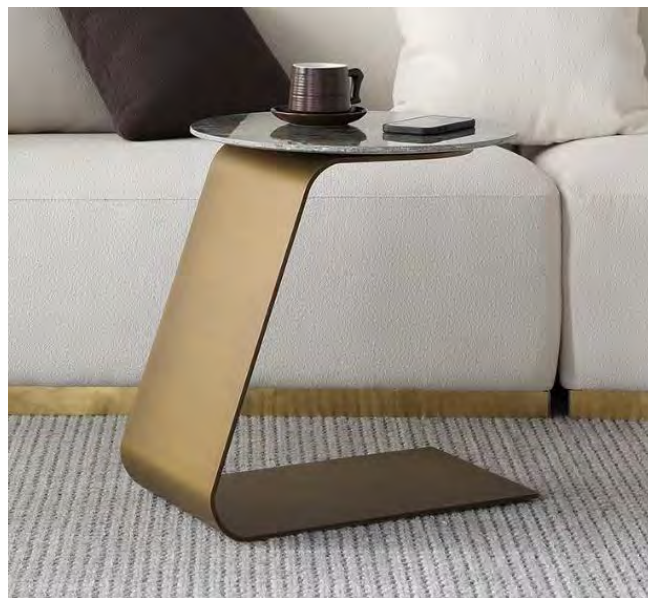

Item No.: AC1224

Size/cm: φ50*50cm