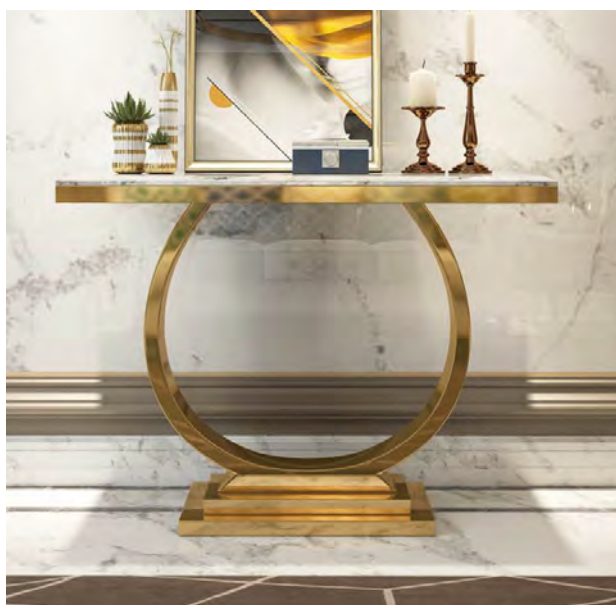

Item No.: AC1366
Size/cm: 120*30*87cm
Materials: Stainless steel+Marble