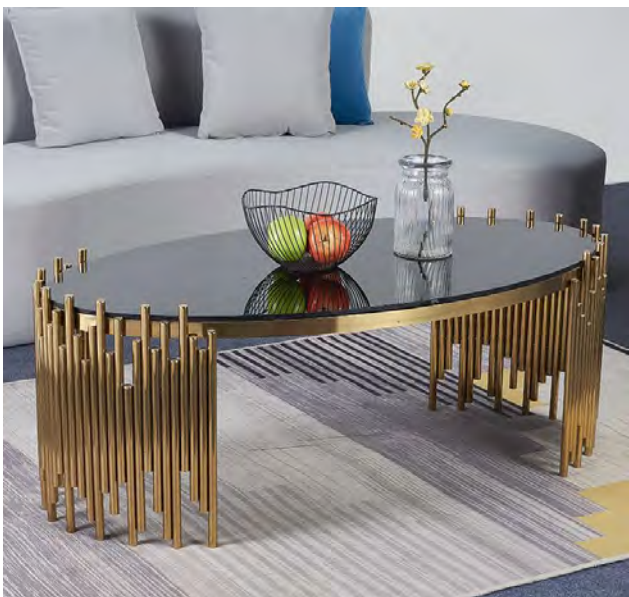

Size/cm: 120*40*80cm

Materials: Stainless steel+Tempered glass

Item No.: AF1557

Size/cm: $\phi 35 \times 35 \times 70/80/90$ cm

Materials: Stainless steel+Marble

Item No.: AD1502

Size/cm: 170*40*45cm

Materials: Stainless steel+Marble