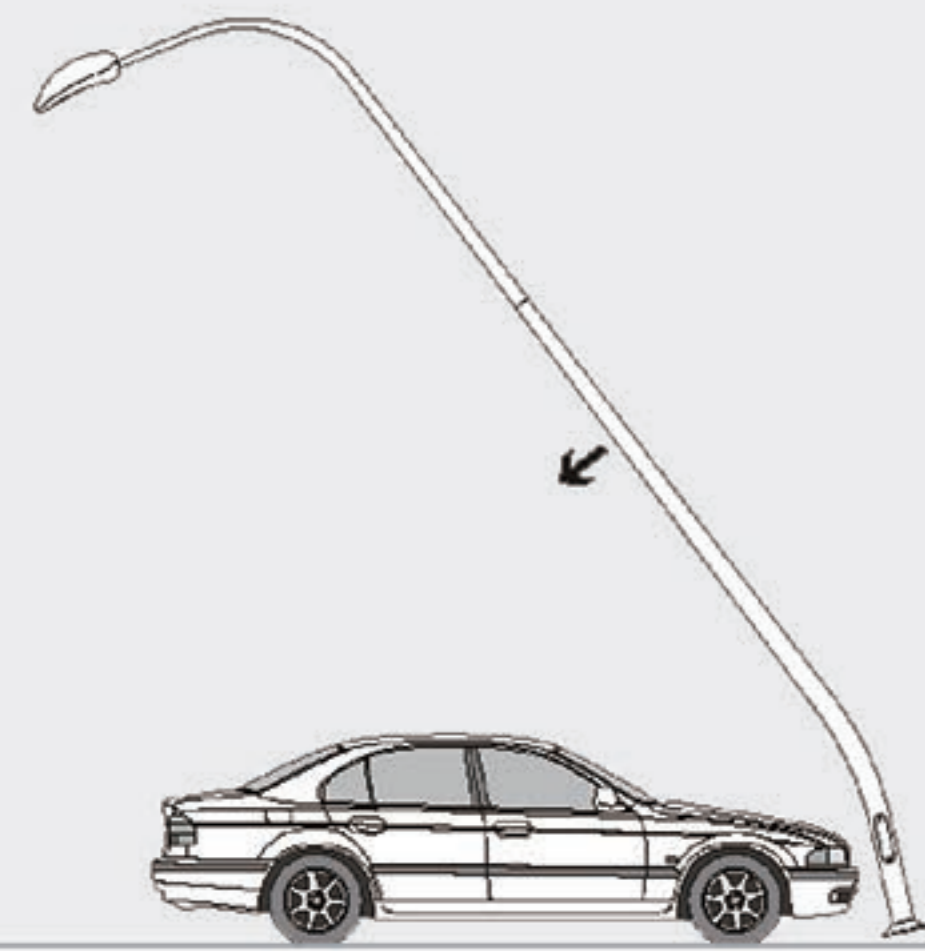

00033A

BEST SUPPLIER FOR SENIOR LIGHT POLE

THE LEADER IN
STAINLESS STEEL AND
ALUMINUM LIGHTING POLES

LEADING SUPPLIER IN DESIGNED
STREET LIGHT POLE

01/02

We have import and export license. Our products not only widely in domestic sales but also in export markets, such as Middle East, Europe, USA, and Southeast Asia.

Aluminum light pole

Traditional light pole

◆ YLDG-N

ALUMINUM GOUD SHAPE LIGHT POLE

MODEL : YLDG-N

Other sizes can be custom

MODEL M	HEIGHT H	TOP OD D1	OD D2	BASE OD D3	THICK T	DOOR HEIGHT H1	DOOR SIZE (A×B)	BASE SIZE (L×W×T)
YLDG-N1	3000	60	80	180	4.0	500	80 × 250	260 × 260 × 12
YLDG-N2	4000	60	80	180	4.0	500	80 × 250	260 × 260 × 12
YLDG-N3	5000	60	80	200	4.0	500	80 × 250	305 × 305 × 19
YLDG-N4	6000	60	80	200	4.0	500	80 × 250	305 × 305 × 19