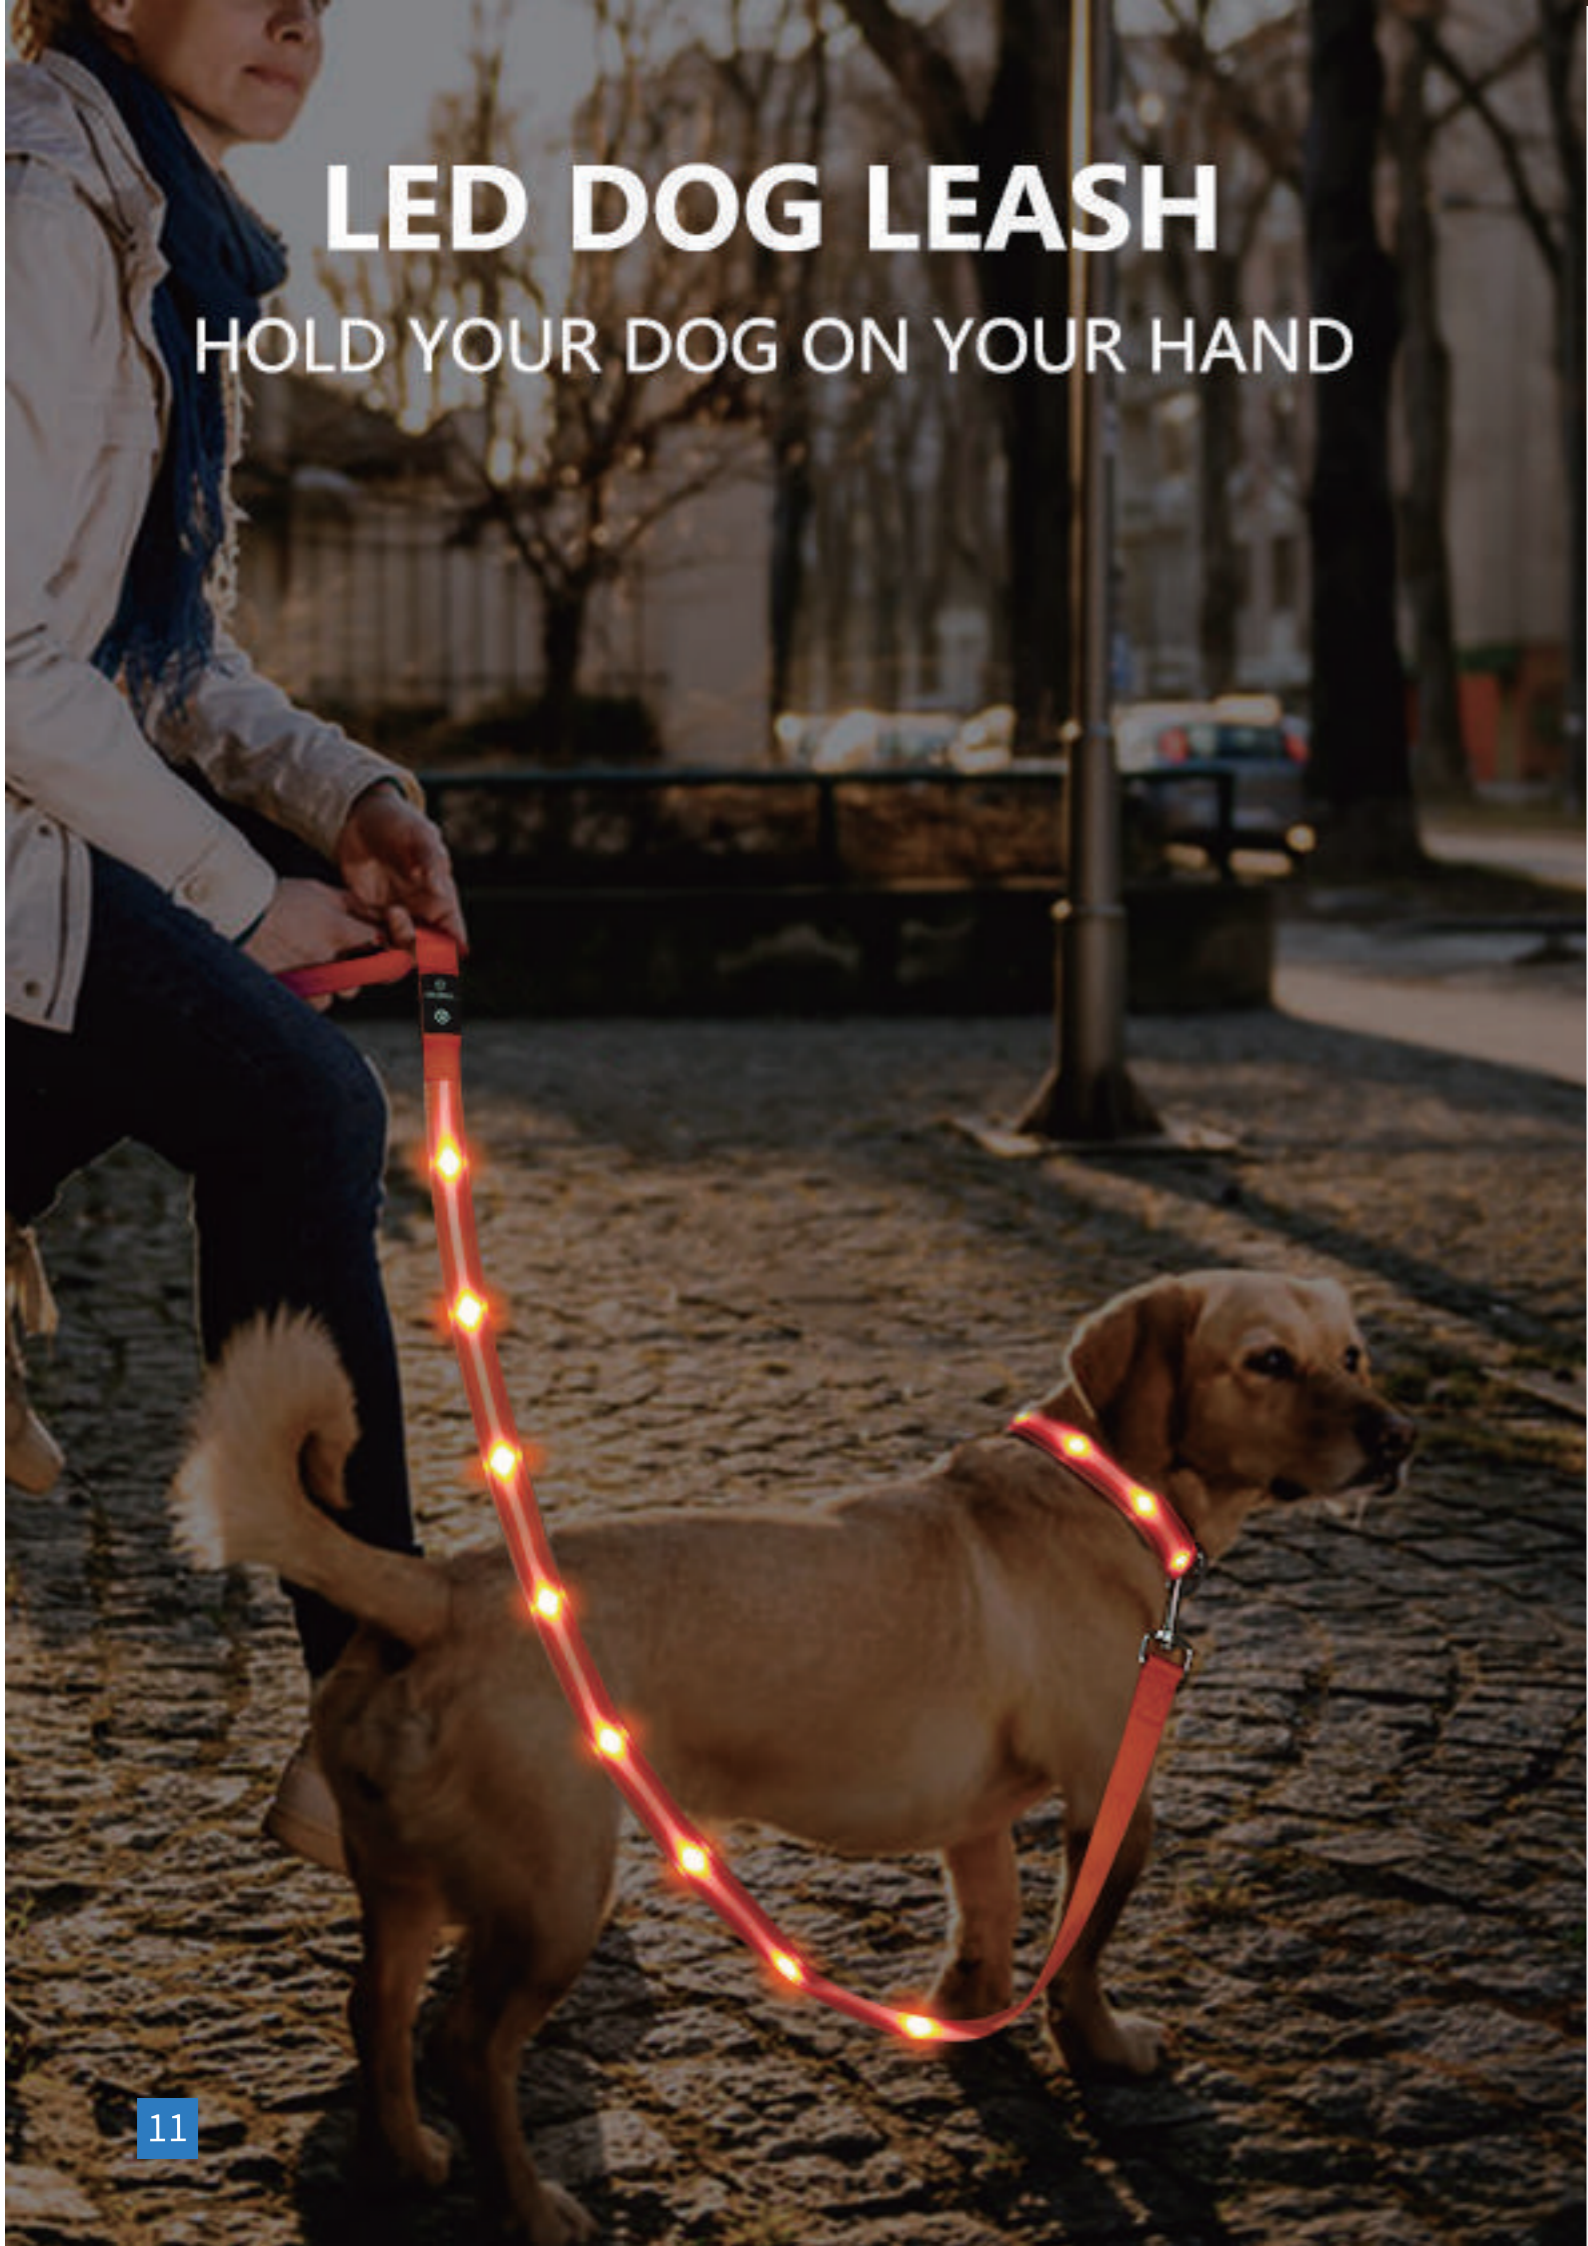

LED DOG COLLAR

TZ-DC9200

- ✓ 100% nylon webbing dog collar
- ✓ 3 Flash modes: solid, slow flash, quick flash
- ✓ Battery: 50mAh DC rechargeable battery
- ✓ Runtime: Steady on: about 3-7 hours continuously
- ✓ Size: S:1.5*28cm, L:1.5*35cm or customized
- ✓ Color: red, green, blue, pink
- ✓ Charging time: 1.5 hours

LED CAT COLLAR

TZ-DC9100

- ✓ 100% nylon webbing dog collar
- ✓ 3 Flash modes: solid, slow flash, quick flash
- ✓ Battery: 50mAh DC rechargeable battery
- ✓ Runtime: Steady on: about 3-7 hours continuously
- ✓ Size: S:1.5*28cm, L:1.5*35cm or customized
- ✓ Color: red, green, blue, pink
- ✓ Charging time: 1.5 hours

LED DOG COLLAR

TZ-PET1000

- ✓ Neoprene Padding Nylon Pet Collar
- ✓ with 2 Reflective Stripes
- ✓ Material: nylon webbing, neoprene padding
- ✓ Color: red, blue, purple, black
- ✓ Size: S: 40*2.5cm, M: 45*2.5cm, L: 53*2.5cm, XL: 65*2.5cm or customized

LED DOG LEASH

HOLD YOUR DOG ON YOUR HAND

LED DOG LEASH

TZ-DC6102

- ✓ 100% waterproof
- ✓ 3 Flash modes: solid, slow flash, quick flash
- ✓ Color: red, blue, green, pink, orange, yellow, white
- ✓ Battery: 250mAh rechargeable battery
- ✓ Size: 120*2.5cm or customized
- ✓ Working time: 10-16 hours after fully charged