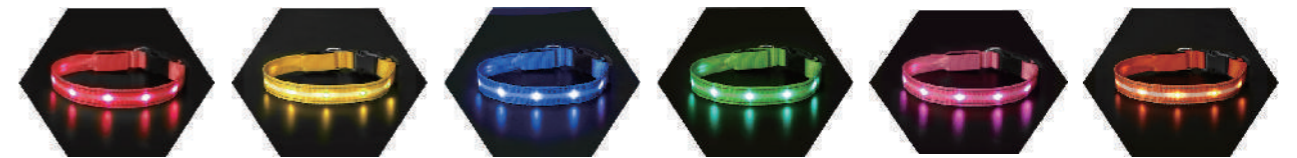

LED DOG COLLAR

TZ-DC6100

- ✓ 100% waterproof
- ✓ Battery: 250mAh rechargeable battery
- ✓ 3 Flash modes: solid, slow flash, quick flash
- ✓ Size: S: 40*2.5cm, M: 50*2.5cm, L: 60*2.5cm or customized
- ✓ Color: red, blue, green, pink, orange, yellow, white
- ✓ Working time: 10-16 hours after fully charged

LED DOG COLLAR

TZ-DC5200

- ✓ 100% waterproof
- ✓ 3 Flash modes: solid, slow flash, quick flash
- ✓ Color: red, blue, green, pink, orange, black
- ✓ Battery: 250mAh rechargeable battery
- ✓ Size: S: 40*2.5cm, M: 50*2.5cm, L: 60*2.5cm or customized
- ✓ Working time: 10-16 hours after fully charged

LED DOG COLLAR

TZ-DC2110F

- ✓ 100% waterproof
- ✓ 3 Flash modes: solid, slow flash, quick flash
- ✓ Color: red, blue, green, pink
- ✓ Battery: 250mAh rechargeable battery
- ✓ Size: S: 40*2.5cm, M: 50*2.5cm, L: 60*2.5cm or customized
- ✓ Working time: 10-16 hours after fully charged

LED DOG COLLAR

TZ-DC5000

- ✓ 100% waterproof
- ✓ 3 Flash modes: solid, slow flash, quick flash
- ✓ Color: red, blue, green, pink, orange, black
- ✓ Battery: 250mAh rechargeable battery
- ✓ Size: S: 40*2.5cm, M: 50*2.5cm, L: 60*2.5cm or customized
- ✓ Working time: 10-16 hours after fully charged