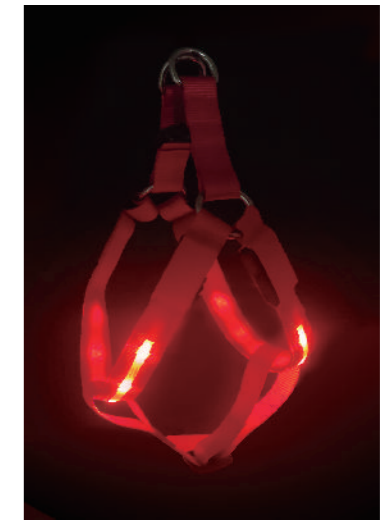

DOG LEASH

PET1002

- ✓ Nylon Pet Leash
- ✓ With 2 Reflective Stripes
- ✓ Material: nylon webbing
- ✓ Color: red, blue, purple, black
- ✓ Size: 2*150cm or customized

LED DOG HARNESS

MADE YOUR DOG SAFE AND ATTRACTIVE

LED DOG HARNESS

TZ-DC6105

- ✓ 100% waterproof
- ✓ Battery: 250mAh rechargeable battery
- ✓ 3 Flash modes: solid, slow flash, quick flash
- ✓ Size: S: 45*2.5cm, M: 55*2.5cm, L: 66*2.5cm or customized
- ✓ Color: red, blue, green, pink, orange, yellow, white
- ✓ Working time: 10-16 hours after fully charged