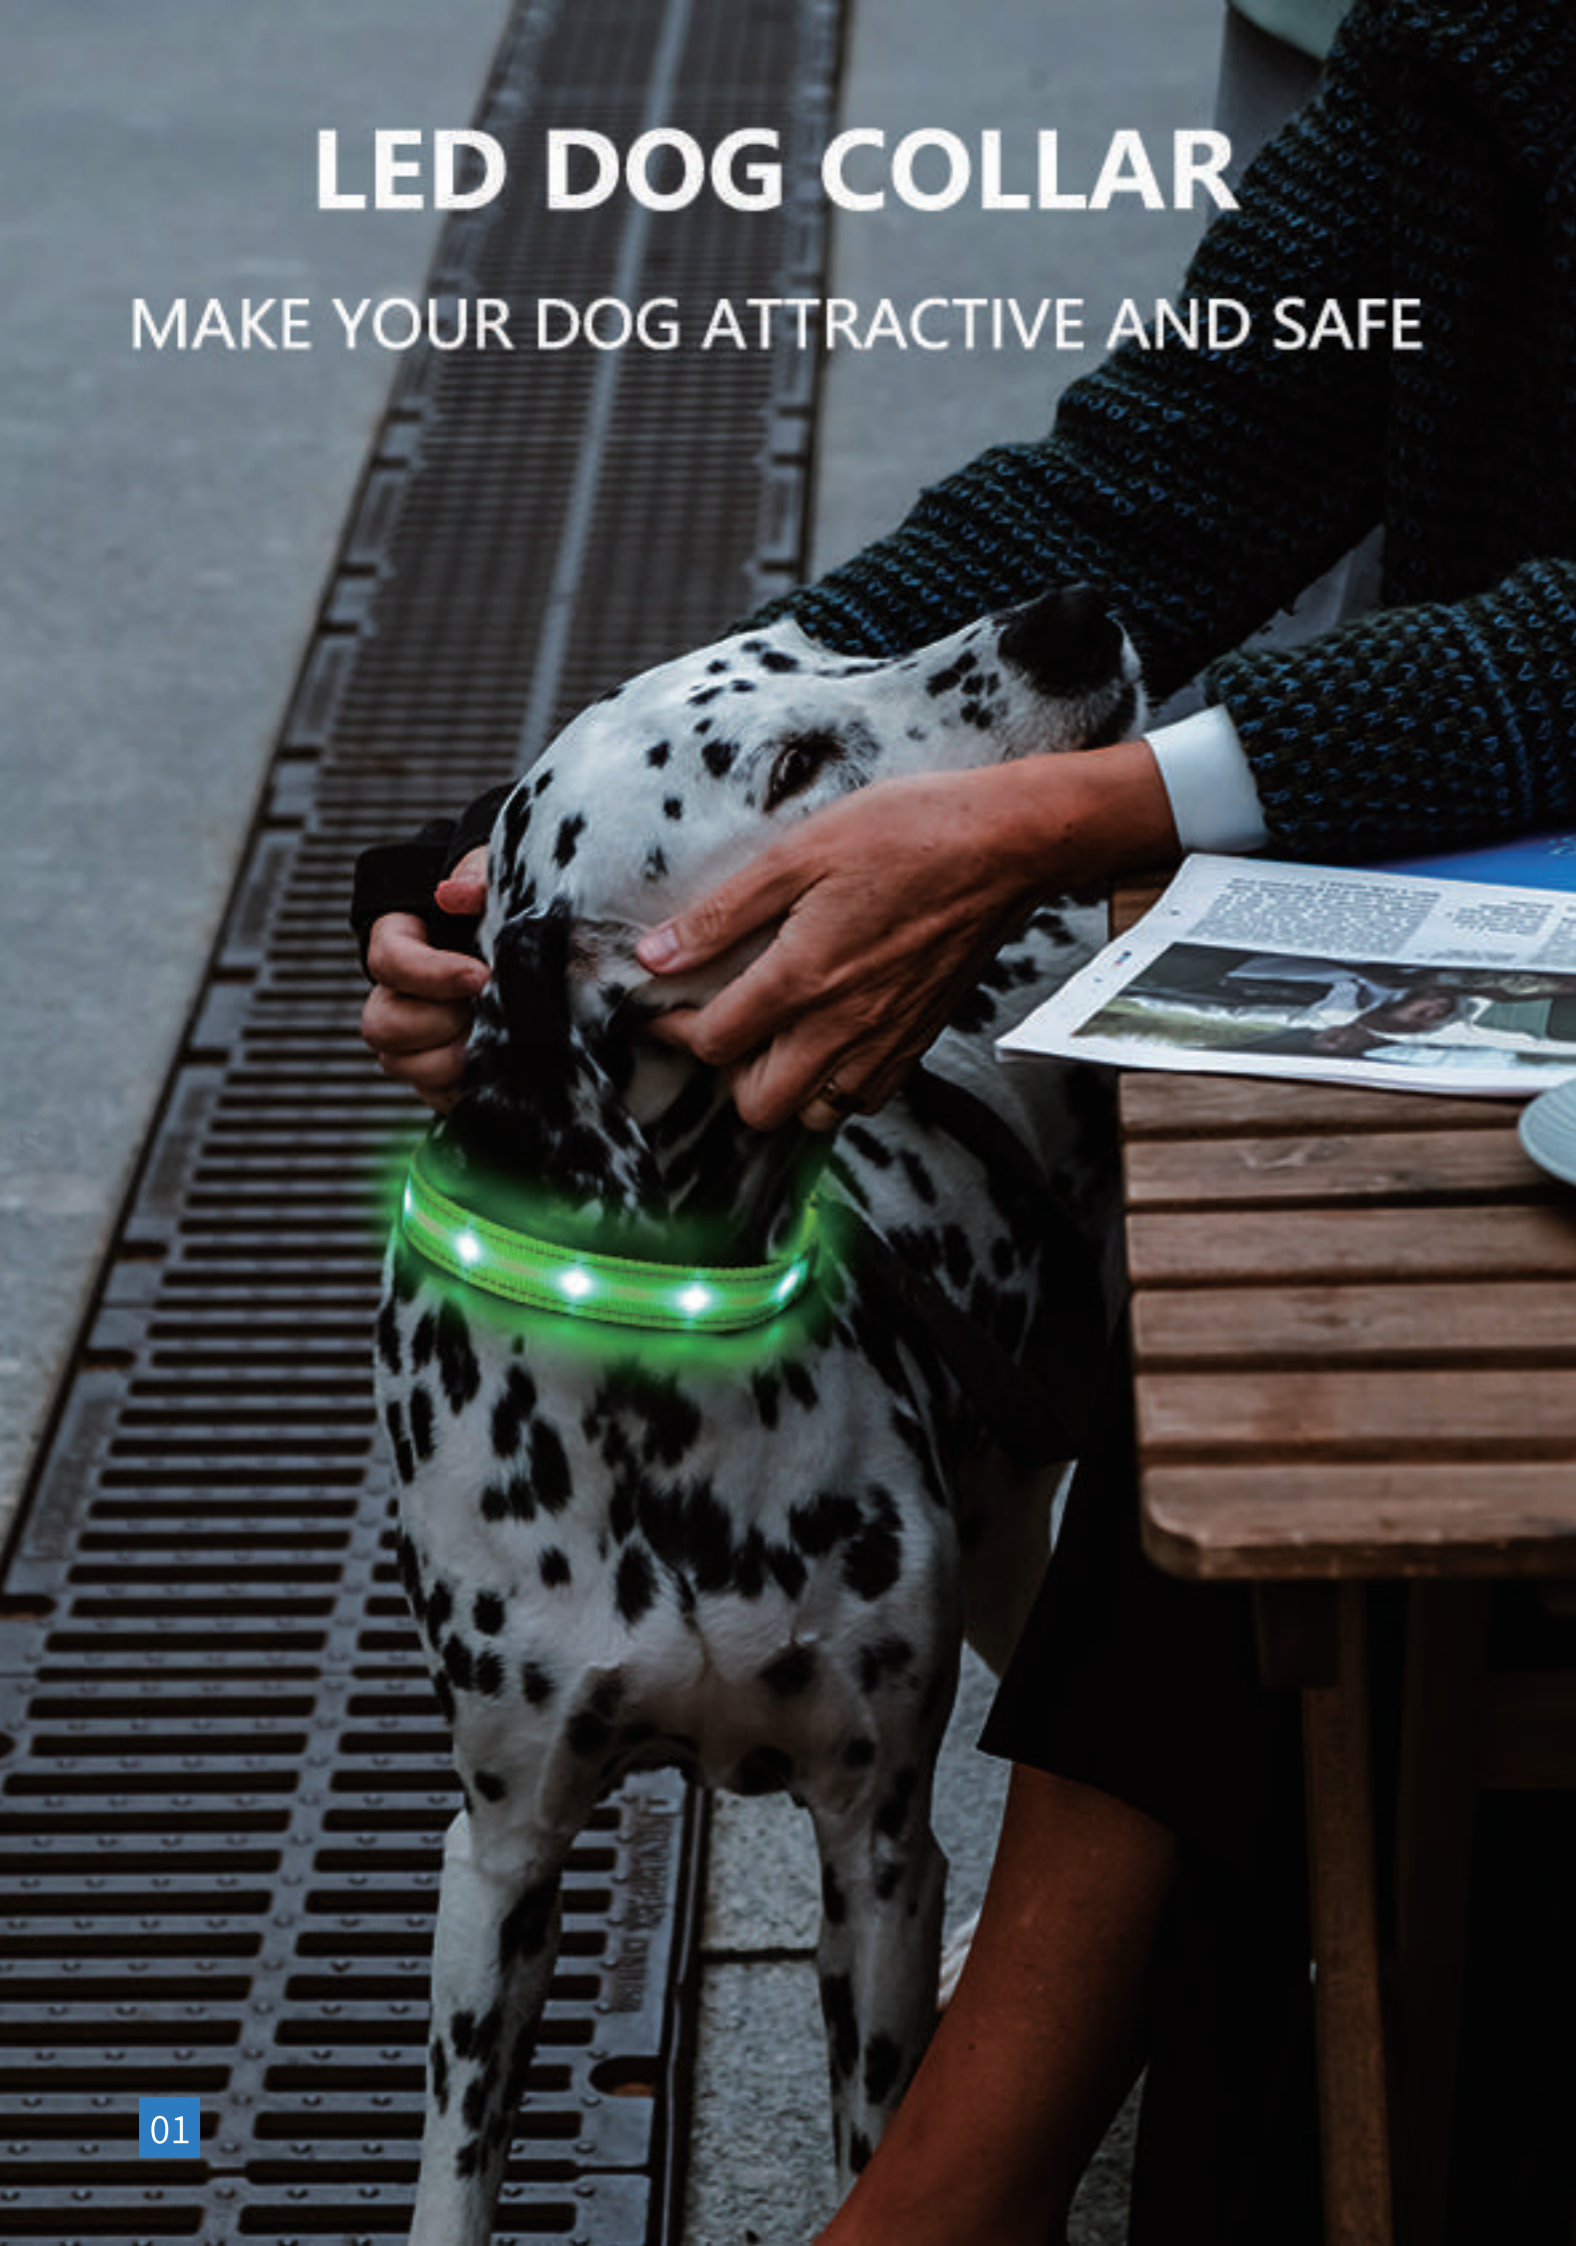

LED DOG COLLAR

TZ-DC6100

- ✓ 100% waterproof
- ✓ Battery: 250mAh rechargeable battery
- ✓ 3 Flash modes: solid, slow flash, quick flash
- ✓ Size: S: 40*2.5cm, M: 50*2.5cm, L: 60*2.5cm or customized
- ✓ Color: red, blue, green, pink, orange, yellow, white
- ✓ Working time: 10-16 hours after fully charged

LED DOG COLLAR

TZ-DC5200

- ✓ 100% waterproof
- ✓ 3 Flash modes: solid, slow flash, quick flash
- ✓ Color: red, blue, green, pink, orange, black
- ✓ Battery: 250mAh rechargeable battery
- ✓ Size: S: 40*2.5cm, M: 50*2.5cm, L: 60*2.5cm or customized
- ✓ Working time: 10-16 hours after fully charged

LED DOG COLLAR

TZ-DC2110F

- ✓ 100% waterproof
- ✓ 3 Flash modes: solid, slow flash, quick flash
- ✓ Color: red, blue, green, pink
- ✓ Battery: 250mAh rechargeable battery
- ✓ Size: S: 40*2.5cm, M: 50*2.5cm, L: 60*2.5cm or customized
- ✓ Working time: 10-16 hours after fully charged

LED DOG COLLAR

TZ-DC5000

- ✓ 100% waterproof
- ✓ 3 Flash modes: solid, slow flash, quick flash
- ✓ Color: red, blue, green, pink, orange, black
- ✓ Battery: 250mAh rechargeable battery
- ✓ Size: S: 40*2.5cm, M: 50*2.5cm, L: 60*2.5cm or customized
- ✓ Working time: 10-16 hours after fully charged