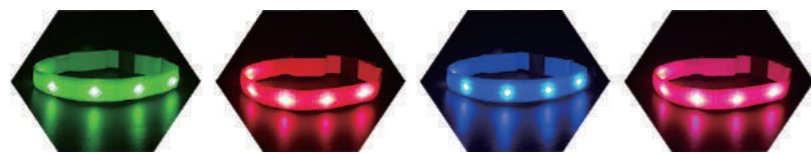

LED DOG COLLAR

TZ-DC8000

- ✓ 100% waterproof
- ✓ 3 Flash modes: solid, slow flash, quick flash
- ✓ Color: red, blue, black
- ✓ Battery: 250mAh rechargeable battery
- ✓ Size: S: 40*2.5cm, M: 50*2.5cm, L: 60*2.5cm or customized
- ✓ Working time: 10-16 hours after fully charged

LED DOG COLLAR

TZ-DC1600

- ✓ 100% waterproof
- ✓ 3 Flash modes: solid, slow flash, quick flash
- ✓ Color: red, blue, green, pink, orange, yellow
- ✓ Battery: 250mAh rechargeable battery
- ✓ Size: S: 40*2.5cm, M: 50*2.5cm, L: 60*2.5cm or customized
- ✓ Working time: 10-16 hours after fully charged

LED DOG COLLAR

TZ-DC9200

- ✓ 100% nylon webbing dog collar
- ✓ 3 Flash modes: solid, slow flash, quick flash
- ✓ Battery: 50mAh DC rechargeable battery
- ✓ Runtime: Steady on: about 3-7 hours continuously
- ✓ Size: S:1.5*28cm, L:1.5*35cm or customized
- ✓ Color: red, green, blue, pink
- ✓ Charging time: 1.5 hours

LED CAT COLLAR

TZ-DC9100

- ✓ 100% nylon webbing dog collar
- ✓ 3 Flash modes: solid, slow flash, quick flash
- ✓ Battery: 50mAh DC rechargeable battery
- ✓ Runtime: Steady on: about 3-7 hours continuously
- ✓ Size: S:1.5*28cm, L:1.5*35cm or customized
- ✓ Color: red, green, blue, pink
- ✓ Charging time: 1.5 hours