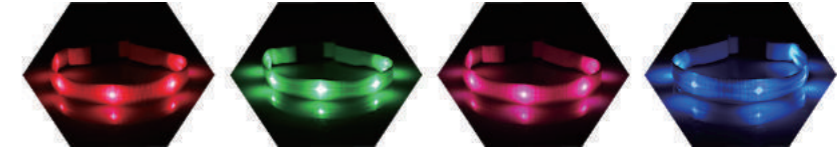

LED DOG COLLAR

TZ-DC9200

- ✓ 100% nylon webbing dog collar
- ✓ 3 Flash modes: solid, slow flash, quick flash
- ✓ Battery: 50mAh DC rechargeable battery
- ✓ Runtime: Steady on: about 3-7 hours continuously
- ✓ Size: S:1.5*28cm, L:1.5*35cm or customized
- ✓ Color: red, green, blue, pink
- ✓ Charging time: 1.5 hours