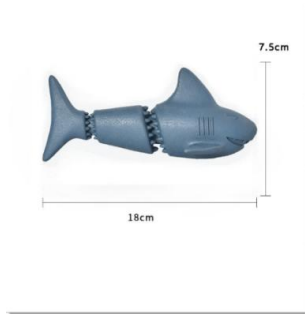

STR0280

Blue Shark Spill
Rubber Dog Toy

Material: natural rubber
Grammage: 186g
Size: 18x7.6x7.5cm

STR0279