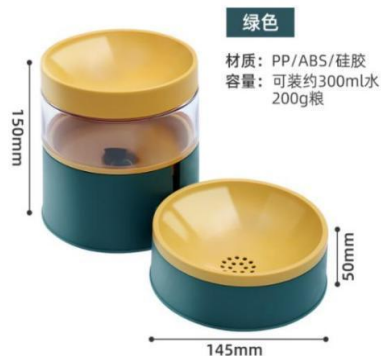

Makino Green
Feeding
Waterer

as photo

Color: green + yellow
Material: PP+AS
Size: 30*15.2*15CM
Capacity: 1L
Gram weight: 439g
Outer box into the number: 24 / box