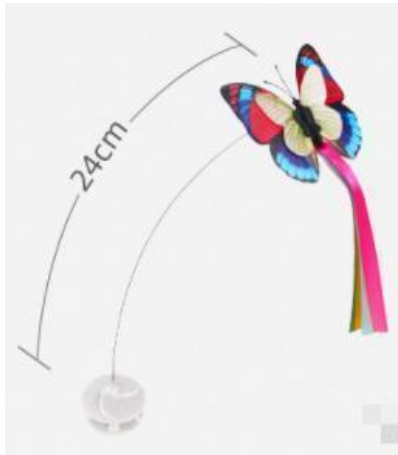

Butterfly Fei Fei electric cat toys (accessories)

as photo

Butterfly flying electric cat toys (accessories)