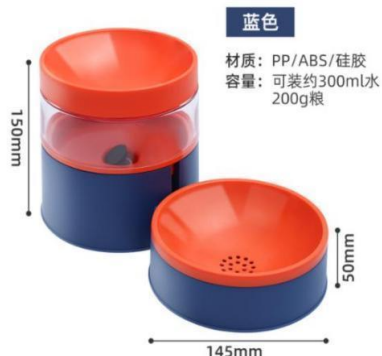

SRQ0156BU

2-in-1 Drinking  
& Feeding  
Bowl-Blue

as photo

Material: PP\PET\silicone  
Size: 30\*19\*21cm  
Color: deep sea blue  
Weight: 264g  
Product capacity: 500ml

SRQ0096-BU

Deep Sea Blue  
Feeding  
Waterer