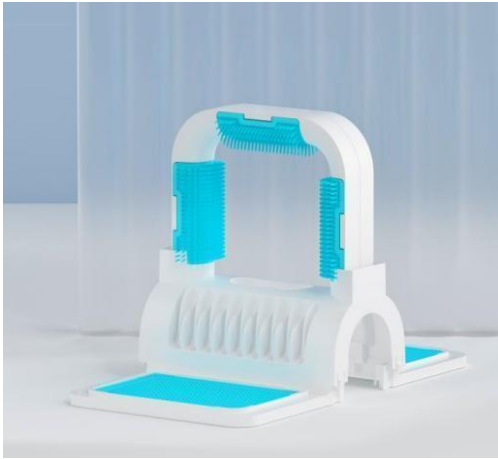

STZ0305

F5 three-sided rubbing
itch

as photo

F5 three-sided scuff
itch
Material: PP, PE, TPR
Size: 482*258*310mm

STZ0307