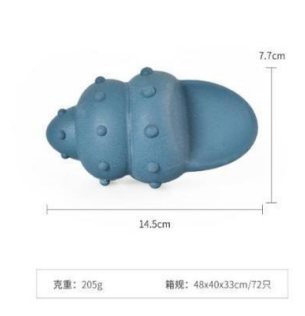

Blue conch leaking
rubber dog toy

Material: natural rubber
Weight: 205g
Size: 14.5*7.7cm