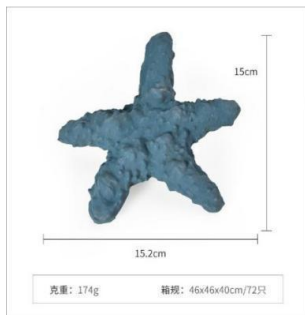

STR0283

Blue starfish rubber
dog toy

Material: natural rubber
Gram weight: 174g
Size: 15.2x15x4.8cm
Packing: 1pcs+self-sealing bag+sticker
Outer box into the number: 72 pieces / box
Box size: 46x46x40cm

STR0282