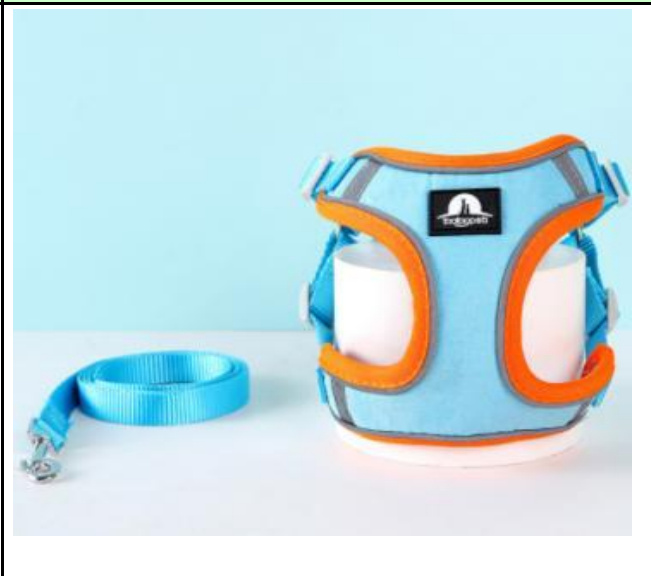

Item No.	Picture	Name	Color	Size
186619		Color woven pet cat collar	Green	33-38CM
186619		Color woven pet cat collar	Pink	33-38CM

186619

Color woven
pet cat collar

Orange

33-38CM

Blue

S

M