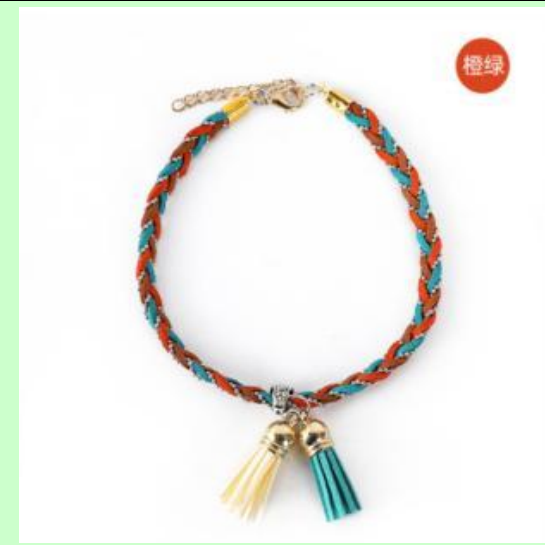

Item No.	Picture	Name	Color	Size
186619		Color woven pet cat collar	Green	33-38CM
186619		Color woven pet cat collar	Pink	33-38CM

186619

Color woven
pet cat collar

Orange

33-38CM

Blue

S

M