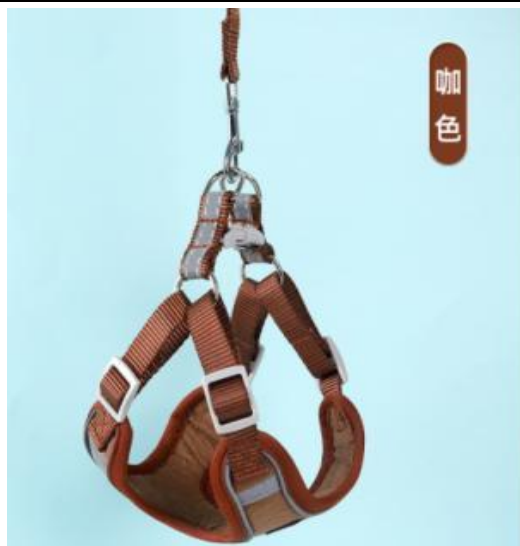

172206

Suede color
block
reflective
corset

Orange	S
	M
	L
Coffee	S
	M
	L