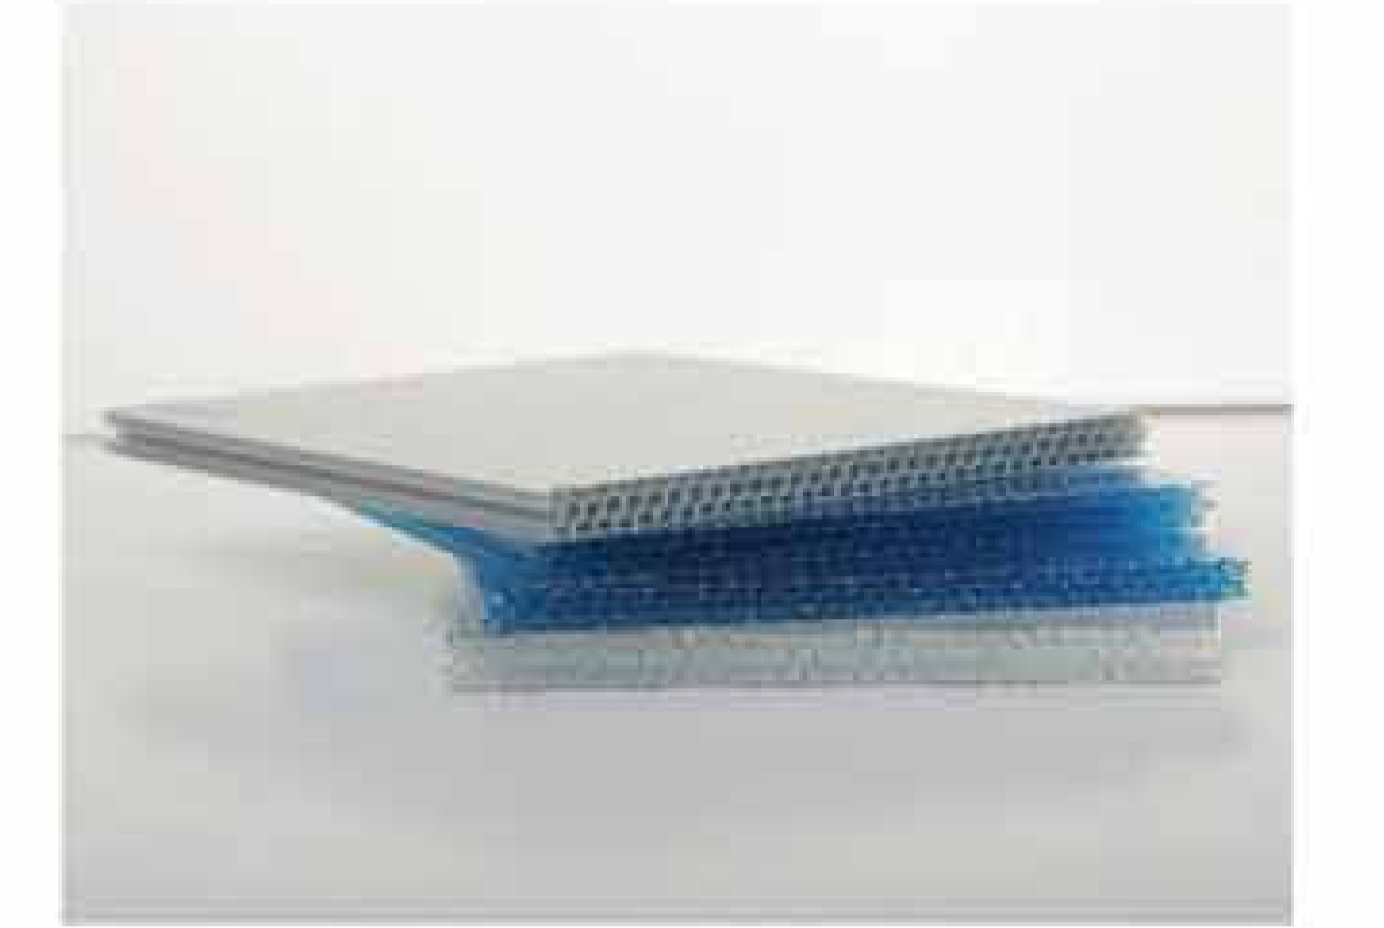

产品规格 Product Specification

标准宽度 Standard Width	8mm-12mm
标准厚度 Standard Thickness	2100mm
标准长度 Standard Length	6000mm
颜色 Color	透明 Transparent, 草绿 grass green, 宝蓝 acid blue, 蓝色 blue, 茶色 brown, 米白色 cream white.