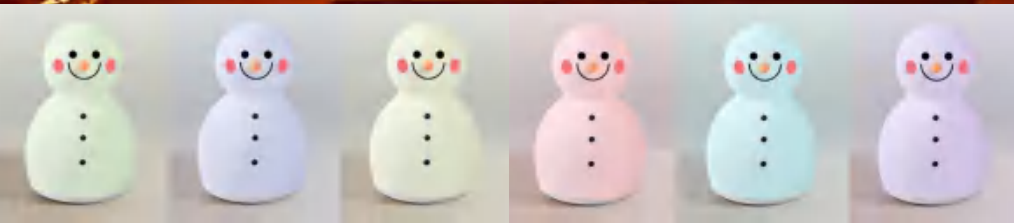

Product size:11.6x11.6x18cm,350g

Material:ABS+Silicone

1.Power supply: DC5V, 1200mA 18650# Lithium battery

2.Function:Color LED+music